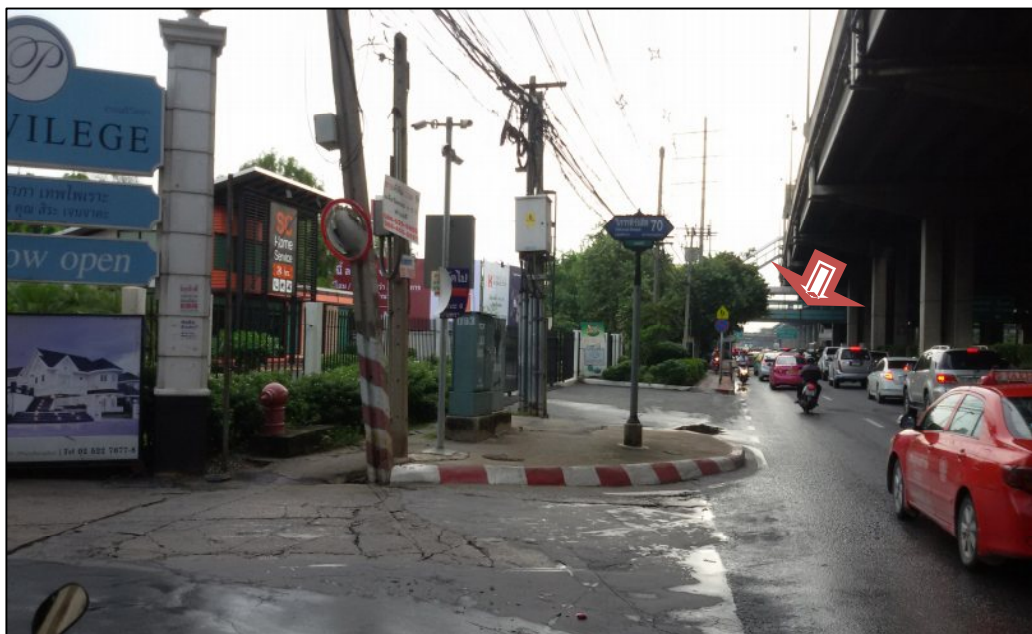

2. After taking the U-turn, go straight ahead past Porches and Volk showroom until you reach Vibhavadee 70 alley (Do not go into the alley). You will see the green sky bridge in front of you.

If driving from Don Mueng towards Din Daeng (Inbound Vibhavadee-Rangsit), you'll pass Don Mueng Airport and Je Leng Plaza before reaching Vibhavadee 70 alley.

3. When you see a sign written “Grand Bangkok Boulevard Vibhavadee” and “Vista Park Vibhavadee”, take a left turn (the entrance is behind and very close to the green bridge).

4. Drive past the first security checkpoint. You can park your car either on the left or right handed side. It is approximately 50 meters from the first security checkpoint to the second on the right hand side.