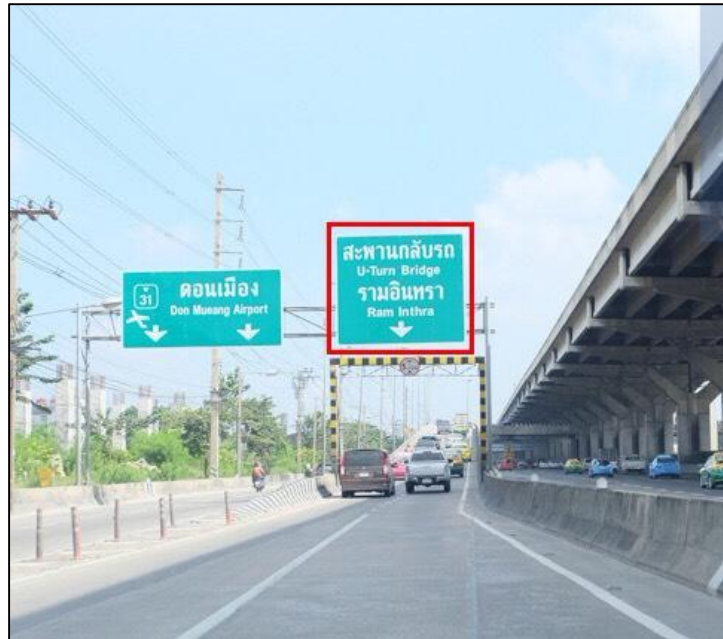

The driving directions and map to Union Plus Company Limited Tel. 0 2973 4030

If driving from Din Daeng towards Don Mueng (Outbound Vibhavadee–Rangsit)

1. After passing Laksi IT Square (Laksi Plaza) junction, take a U-turn on the bridge to Ram Inthra

2. After taking the U-turn, go straight ahead past Porches and Volk showroom until you reach Vibhavadee 70 alley (Do not go into the alley). You will see the green sky bridge in front of you.

If driving from Don Mueng towards Din Daeng (Inbound Vibhavadee-Rangsit), you'll pass Don Mueng Airport and Je Leng Plaza before reaching Vibhavadee 70 alley.

3. When you see a sign written “Grand Bangkok Boulevard Vibhavadee” and “Vista Park Vibhavadee”, take a left turn (the entrance is behind and very close to the green bridge).

4. Drive past the first security checkpoint. You can park your car either on the left or right handed side. It is approximately 50 meters from the first security checkpoint to the second on the right hand side.